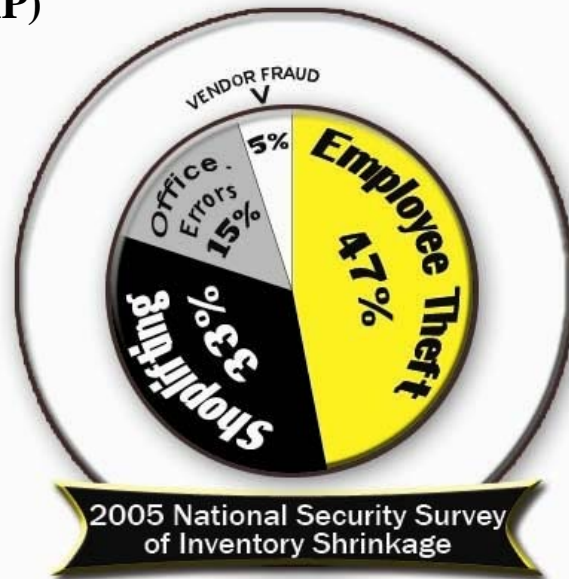

SAY

SECURITY GROUP

SAY Security's POS integration connects your CCTV system with your Register, ATM, and Access Control with advanced application integration software. This gives your DVR the ability to have Text Overlay and to search video by transaction, helping to further assist in the hunt for fraud, theft and office error.

Our ability to interface directly with widely used POS systems such as Micros, Aloha, Radiant, POSitouch and other industry leaders gives our resellers the advantages of reduced total solution cost, streamlined field installation and more robust and reliable system. We are also able to develop new POS and ATM interfaces very rapidly, and we welcome reseller inquiries for development of additional interfaces.

Supported Registers :

- **ATM**
  - Diebold
- **Electronic Cash Register**
  - POS Plus
  - Microsale
  - Futre POS
  - Diamond Touch
  - Revention
- **PC Based Point of Sale (Over IP)**
  - Aloha
  - Radiant
  - IT Retail
  - Edge
  - PCSC IQ
  - POSitouch
  - Documentor
  - IBM 4690
  - Pixelpoint
  - Panasonic 790
  - Micros 3700

800-464-0831

sales@saysecurity.com

www.saysecurity.com