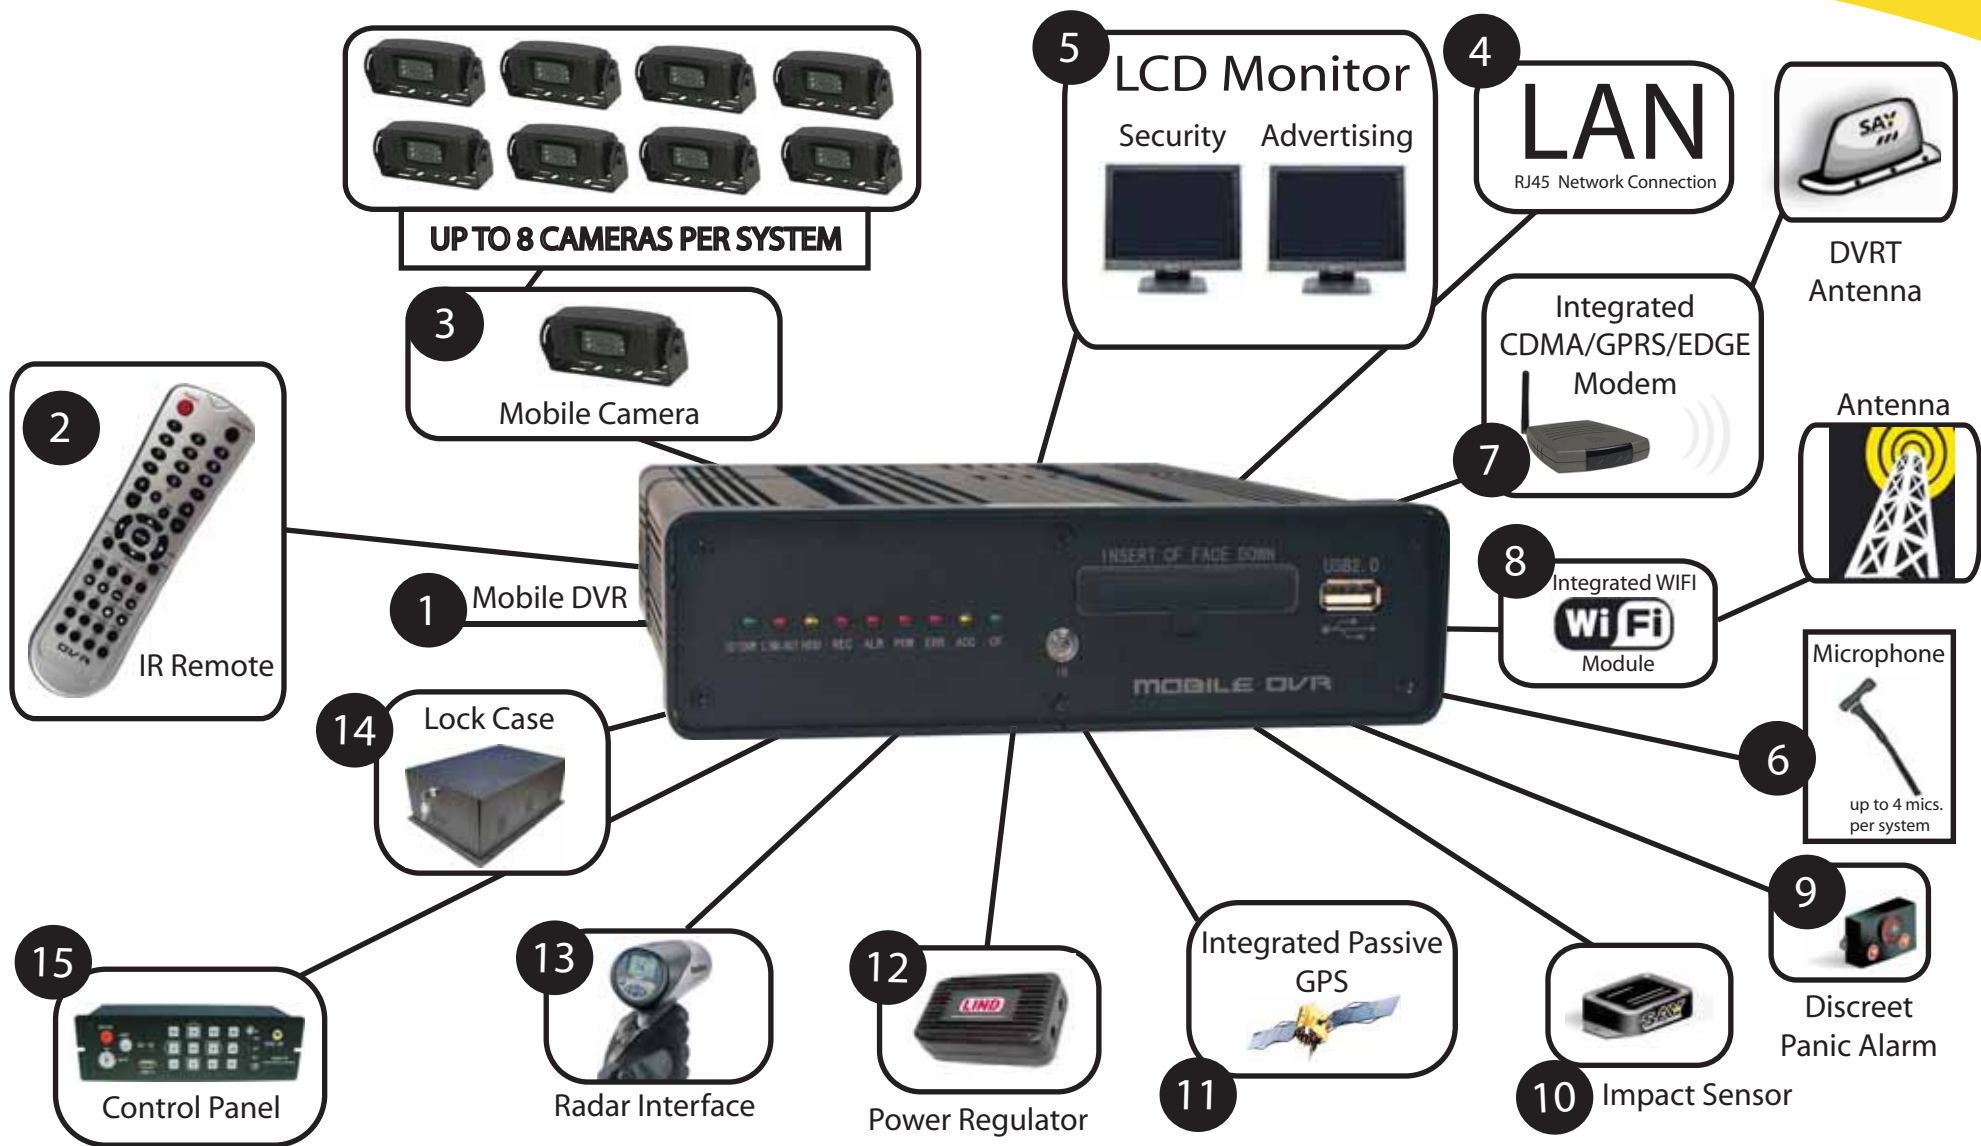

X Series Mobile DVR Layout

North
& South
America

Phone: 800-464-0831
Fax: 419-634-5777
Email: sales@saysecurity.com
Web: www.saysecurity.com

Hong
Kong

Phone: +86-755-8286-7760
Fax: +86-755-8286-7761
Email: sales@saysecurity.com.hk
Web: www.saysecurity.com.hk

AUS

Phone: +61-2-8850-1588
Fax: +61-2-8850-6020
Email: sales@saysecurity.net
Web: www.saysecurity.net