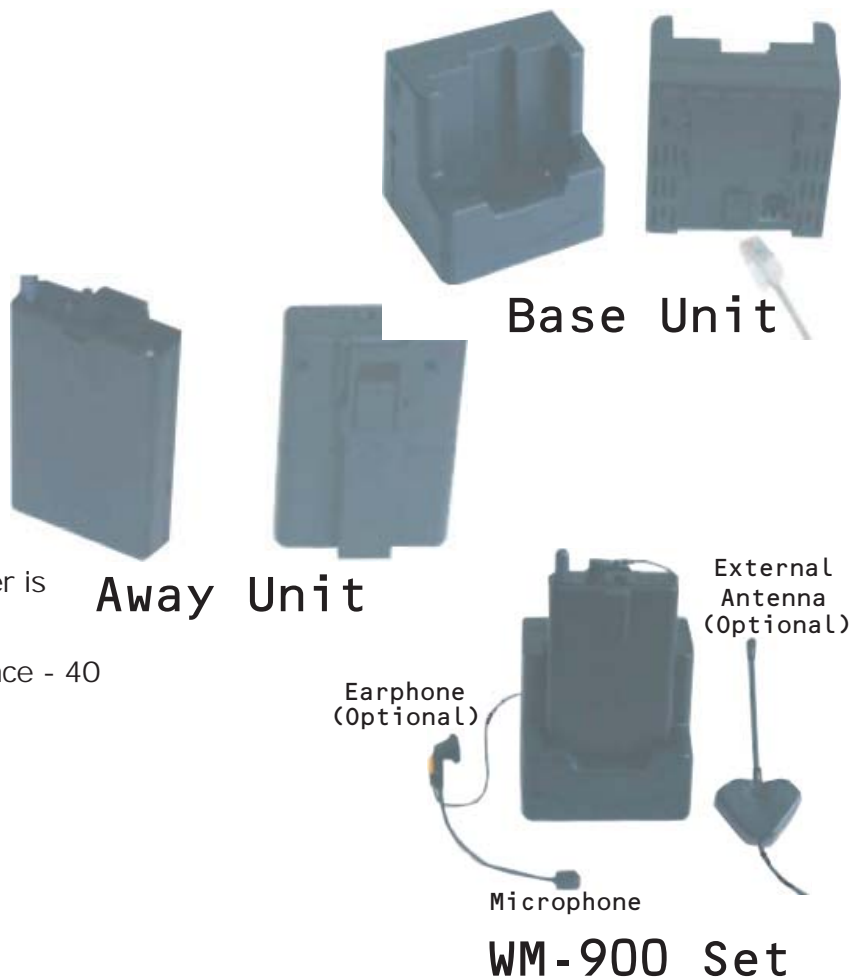

The WM-900 Wireless Microphone offers 900MHz of full duplex, two-way audio capabilities. The system has a range of up to 1,000 feet. The system can operate for 6-8 hours per charge and also offers a rechargeable battery with charging base. The wireless microphone is a great solution for surveillance applications and use in police vehicles.

Key Features

- Digital Coded - Over 9,000 Combinations
- 1,000 Feet Range
- Full Duplex Two-way Voice Communication
- Activates Transmitter from Receiver
- 6 - 8 Hours of Operation per Charge
- Rechargeable Battery
- Charges Battery while in Base
- Automatically Matches Code when Transmitter is Placed in the Base
- Multiple Units can be Used with No Interference - 40 Available Channels
- Built-in Microphone in the Transmitter

Specifications

Operating Voltage	TX: 4.8V DC	RX: 12V DC
Frequency	900MHz	
Operating Range	1000 feet	
LED Indicators	10° - 110° F	
Jacks	TX: low battery warning	RX: charging indicator, code matching indicator
Battery	8 pin RJ-45 for power, audio out and trigger out	
Controls	Charging time: 5 hours empty to full, TX time: 6-8 hours, Stand-by time: 1 week	
Operating Temperature	Power On/Off, Channel Searching, Volume Control	
Dimensions	TX: 2.508"W x 1.26"D x 4.39"H	RX: 3.47"W x 2.65"D x 3.19"H
Weight	TX: 5.5oz	RX: 7oz